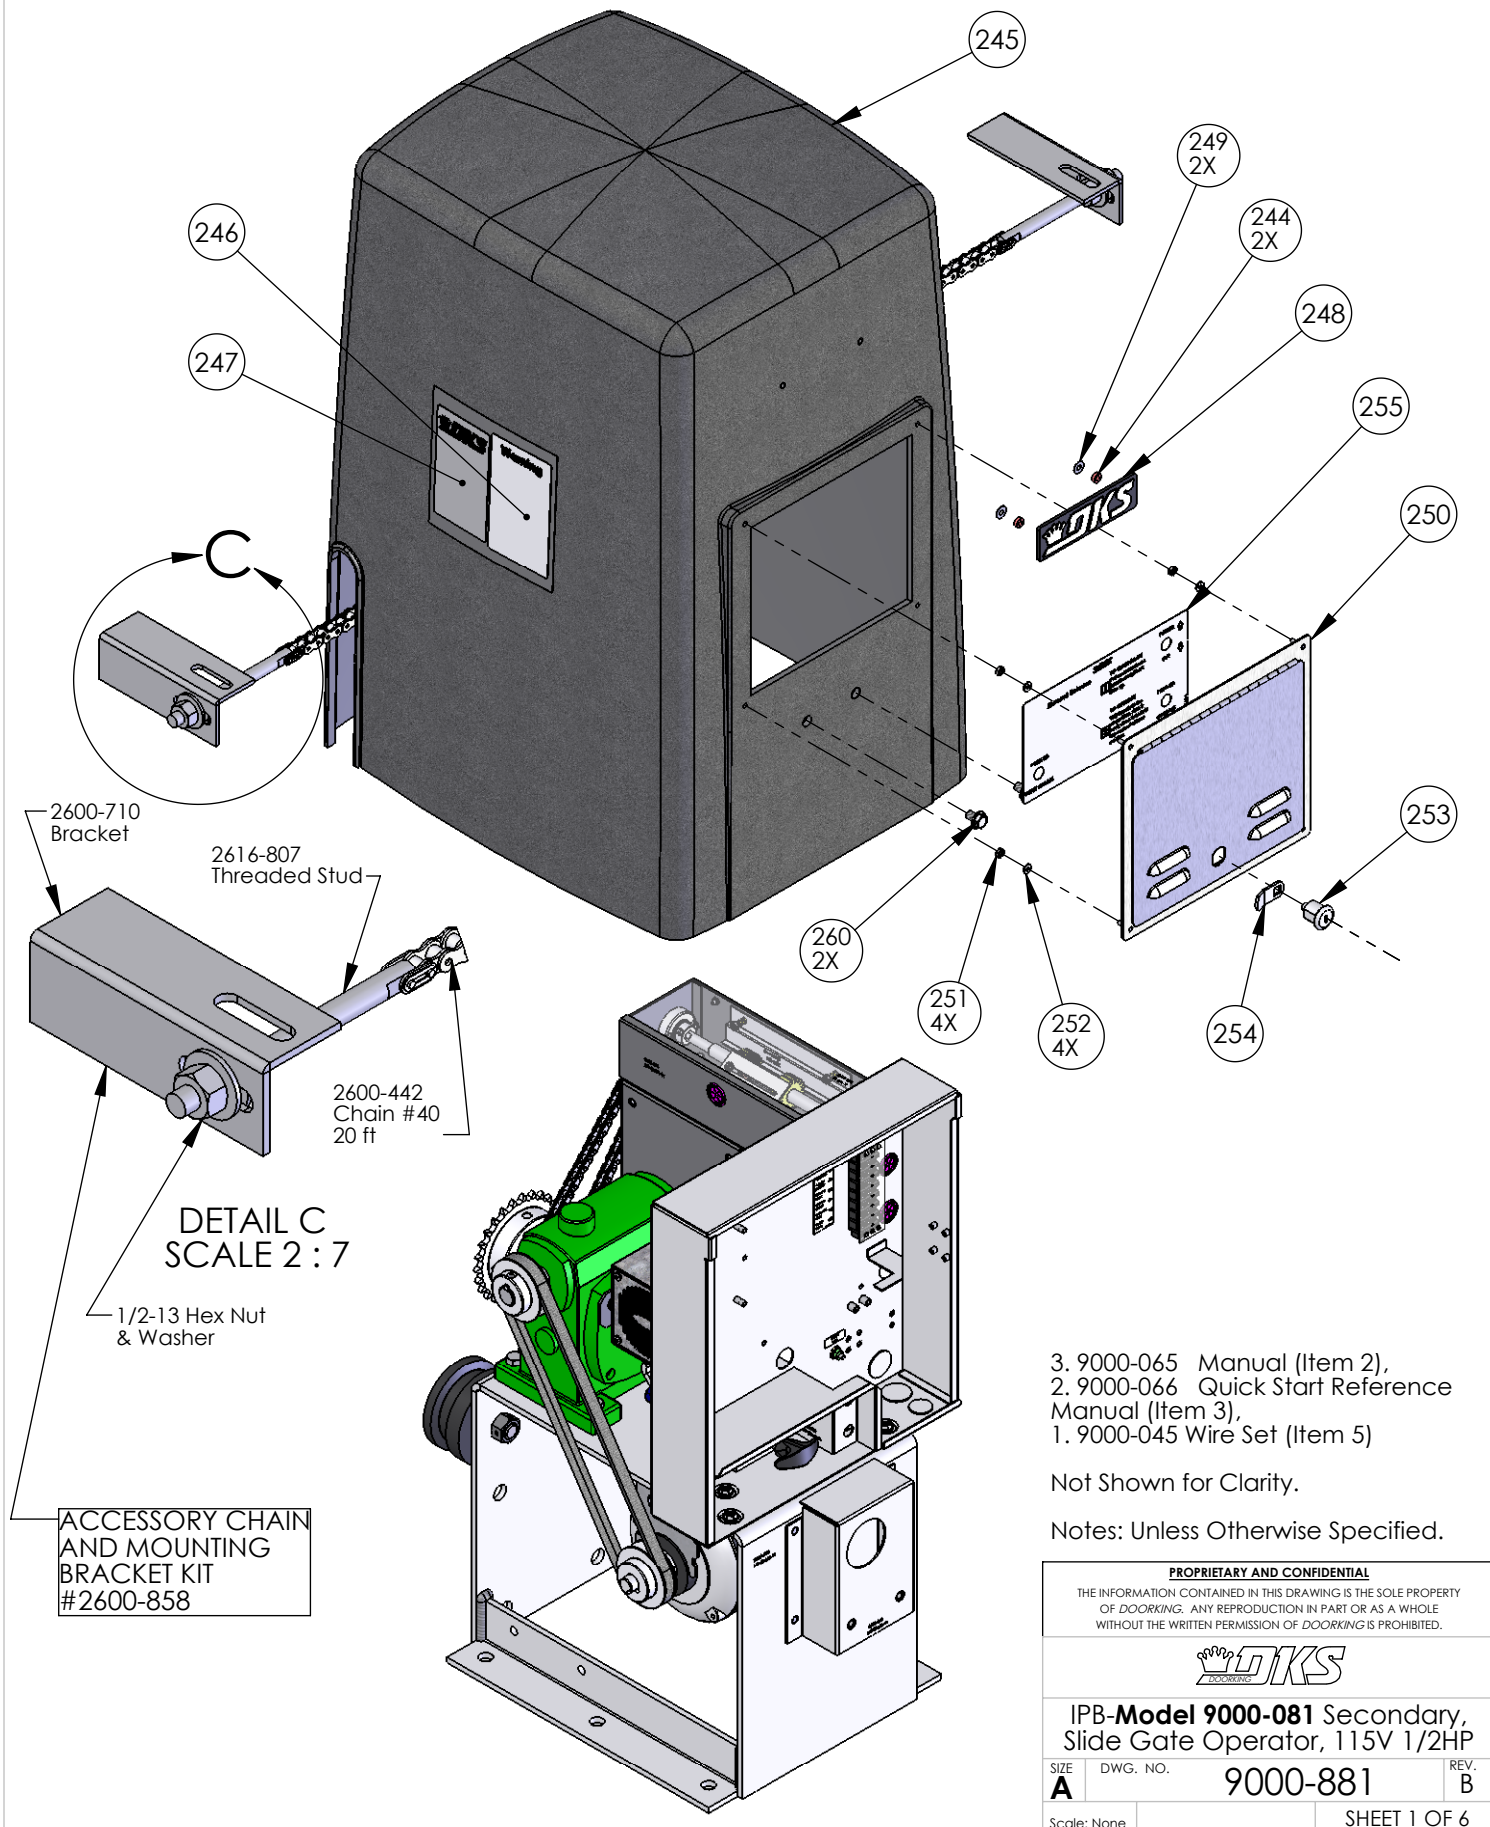

REVISIONS

ZONE	REV.	DESCRIPTION	DATE	APPROVED
	B	Revised	2/11/2011	DC