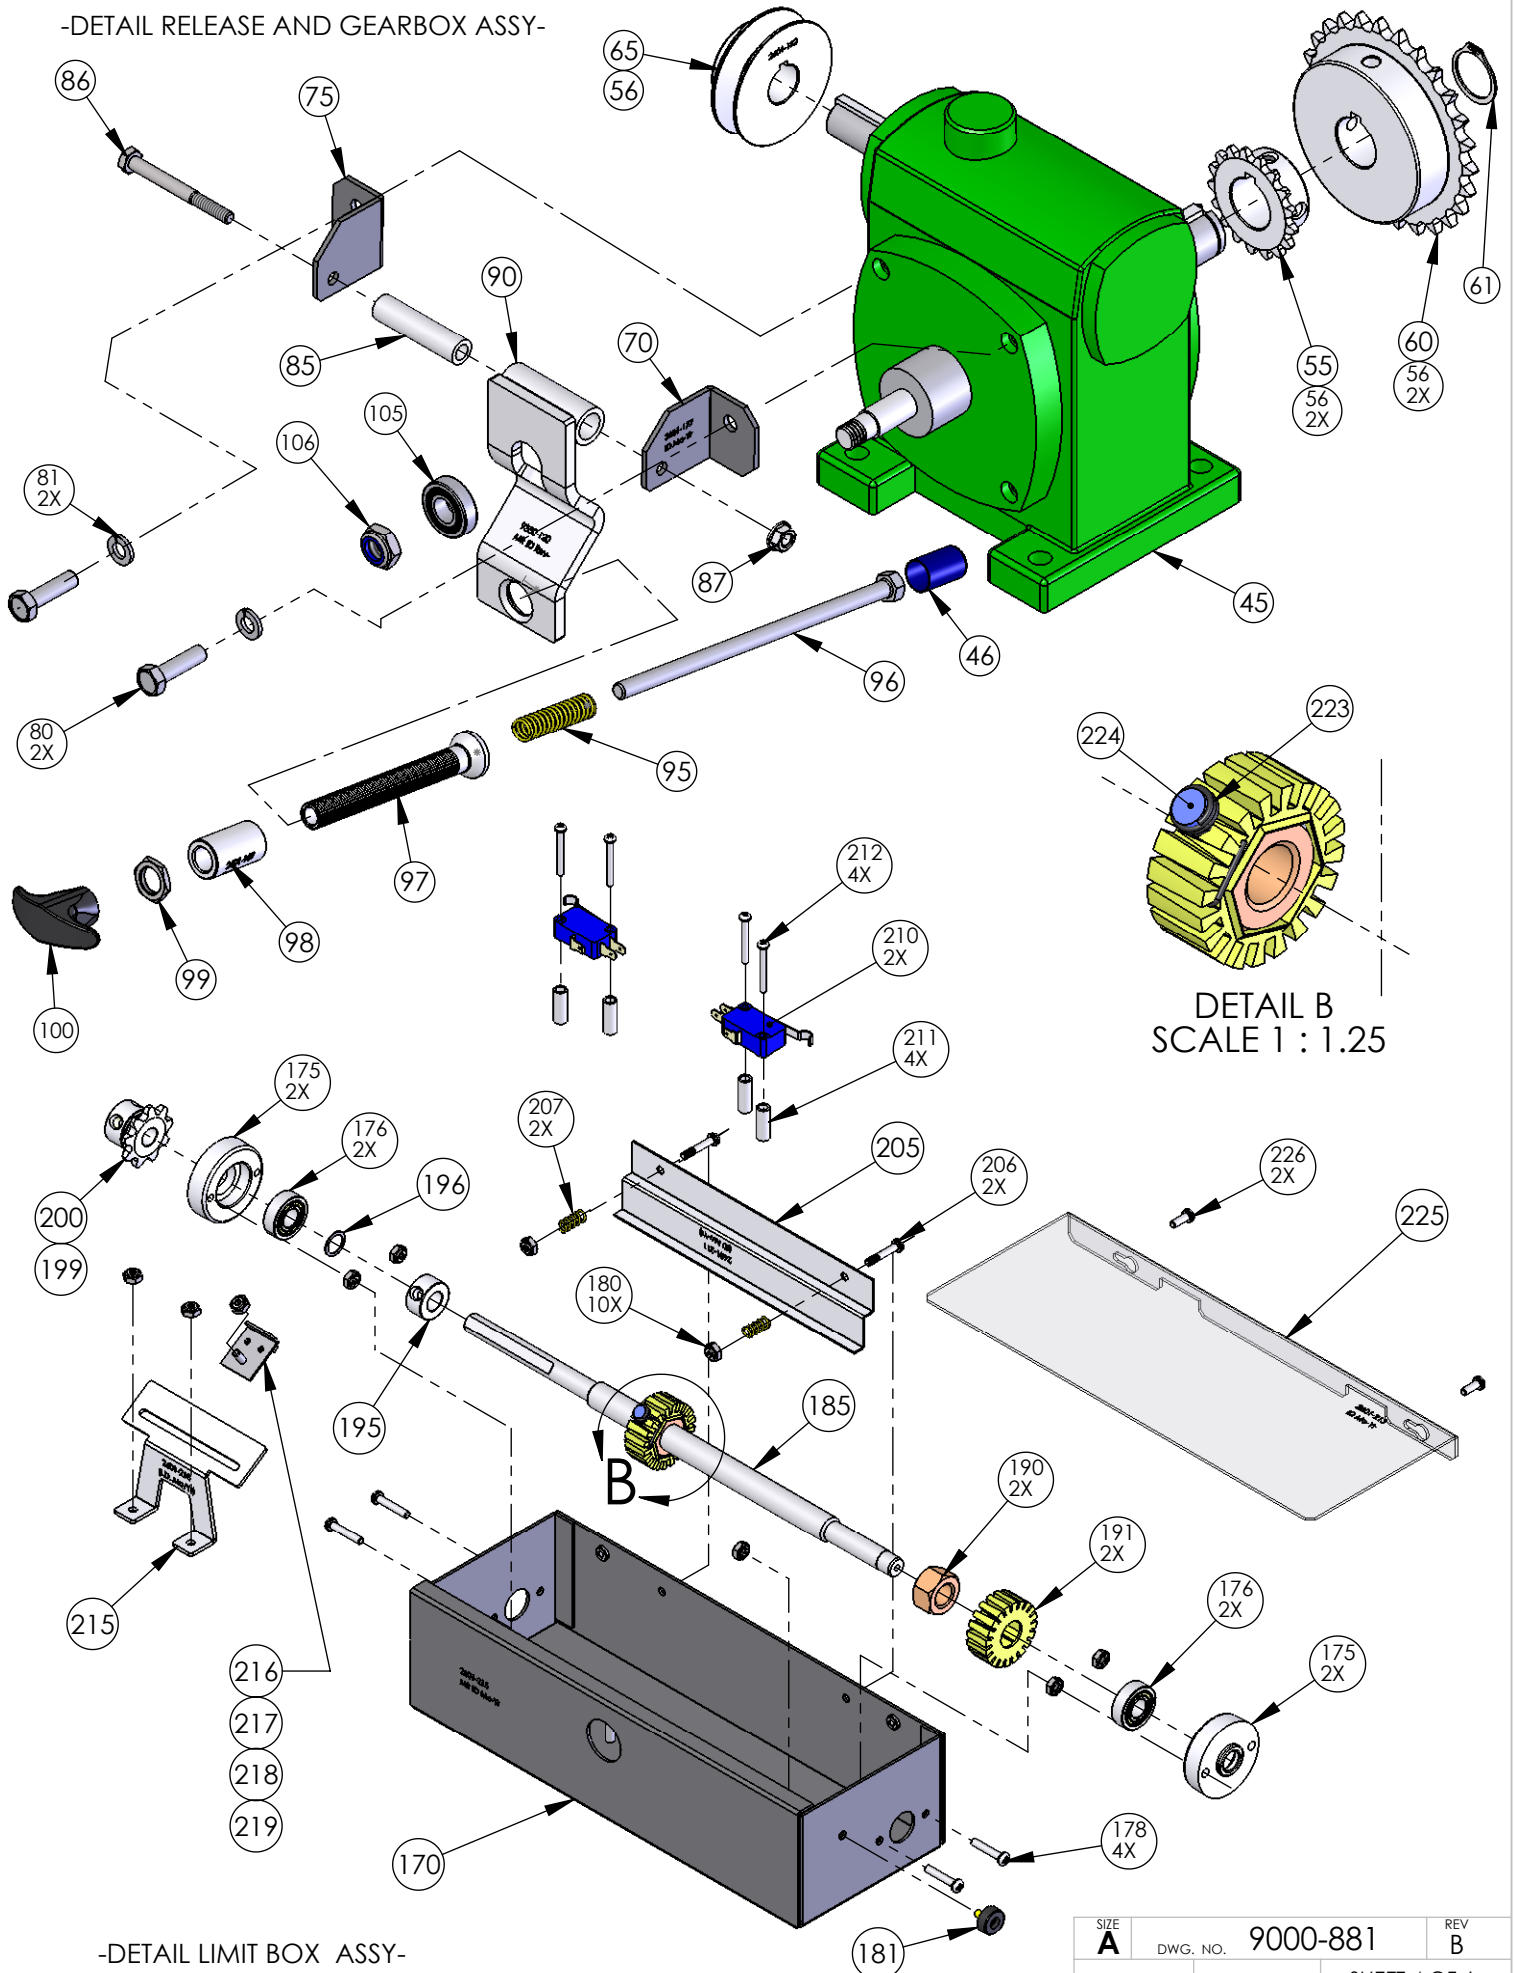

-DETAIL RELEASE AND GEARBOX ASSY-

DETAIL B
SCALE 1 : 1.25

-DETAIL LIMIT BOX ASSY-

SIZE A	DWG. NO. 9000-881	REV B
Scale: None	SHEET 4 OF 6