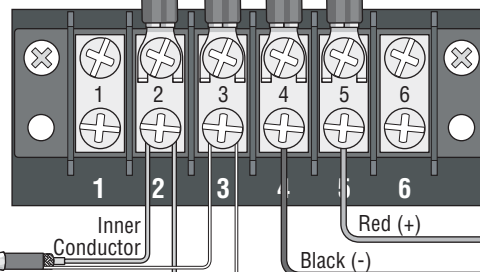

CCTV CAMERA KIT 1812-147

DoorKing Part Number

1812-147

The camera (1894-040) in this kit is a high quality camera with 520 lines of resolution. Minimum illumination is required (.25 Lux). The camera automatically switches from color to black and white in low light conditions.

Kit Includes: Camera on mounting bracket.
Terminal with wire harness, extension nuts and screws.
12 VDC transformer.
Plastic lens.

Installation

Disconnect power to 1812.

Remove main circuit board (Not shown):

- Disconnect 2 wire terminal connectors.
- Disconnect keypad wire connector.
- Remove 4 screws in circuit board.

Terminal Connections

DoorKing offers video adapters (Not supplied) for up to 1400 ft using unshielded twisted pair telephone wire. (P/N 1812-039)