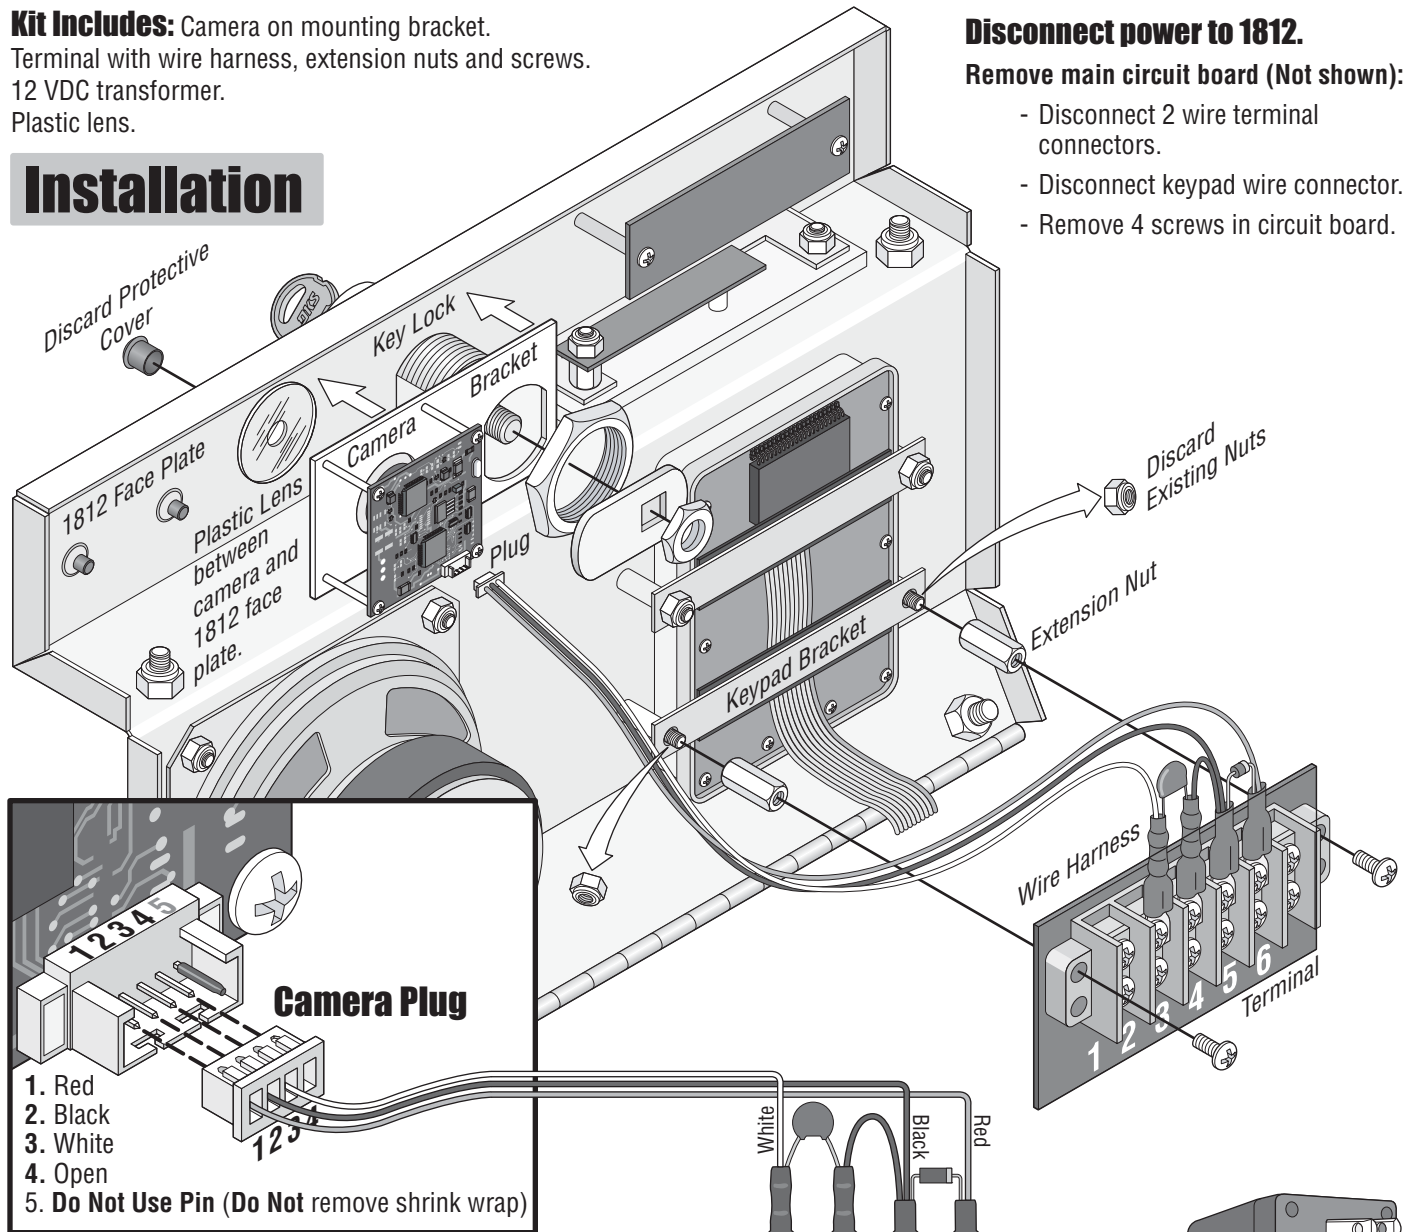

CCTV CAMERA KIT 1812-147

DoorKing Part Number

1812-147

The camera (1894-040) in this kit is a high quality camera with 520 lines of resolution. Minimum illumination is required (.25 Lux). The camera automatically switches from color to black and white in low light conditions.

Kit Includes: Camera on mounting bracket.
Terminal with wire harness, extension nuts and screws.
12 VDC transformer.
Plastic lens.

Installation

Disconnect power to 1812.

Remove main circuit board (Not shown):

- Disconnect 2 wire terminal connectors.
- Disconnect keypad wire connector.
- Remove 4 screws in circuit board.

Terminal Connections

DoorKing offers video adapters (Not supplied) for up to 1400 ft using unshielded twisted pair telephone wire. (P/N 1812-039)

Wire Run

- 16 AWG - 200 Ft
- 18 AWG - 100 Ft

DOORKING, INC.
120 Glasgow Avenue
Inglewood, California 90301 U.S.A.