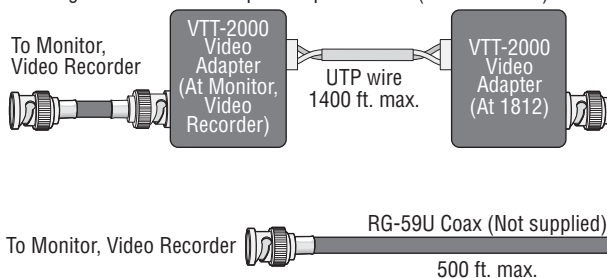

CCTV CAMERA KIT 1812-147

DoorKing Part Number

1812-147

The camera (1894-040) in this kit is a high quality camera with 520 lines of resolution. Minimum illumination is required (.25 Lux). The camera automatically switches from color to black and white in low light conditions.

Kit Includes: Camera on mounting bracket.
Terminal with wire harness, extension nuts and screws.
12 VDC transformer.
Plastic lens.

Installation

Disconnect power to 1812.

Remove main circuit board (Not shown):

- Disconnect 2 wire terminal connectors.
- Disconnect keypad wire connector.
- Remove 4 screws in circuit board.

Terminal Connections

DoorKing offers video adapters (Not supplied) for up to 1400 ft using unshielded twisted pair telephone wire. (P/N 1812-039)